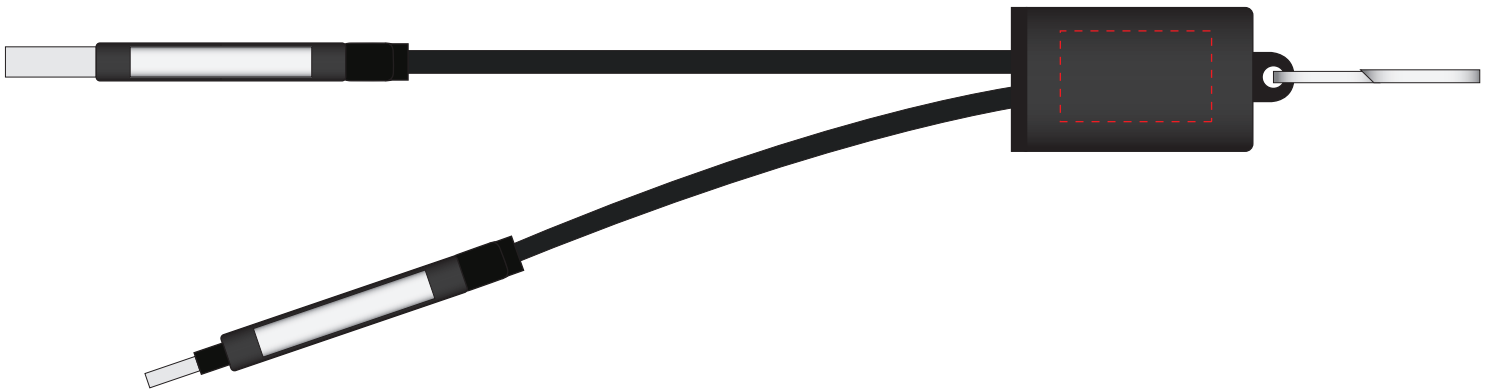

Your Ref:	Quantity:	Product Code: ZP1060
Our Ref:	Version: 1	Product Colour: BLACK

PRINTING CONCERNS:

Please note that this product has Sustainability Markings that are not visible from this perspective

We stock this item in the following colours

**PANTONE REFERENCE(S)**

 Full Colour Printing

ARTWORK SCALE 100%

ARTWORK SCALE 100%

Max print Area: 20mm x 12mm

Product Image for visualisation
- colours may vary

The dashed line is to demonstrate print area and will not appear on your printed item

PLEASE NOTE:

- All colours including print and product are for visual purposes only and should not be regarded as the actual colour of the product and print.
- Some products may vary from batch to batch and may differ from previous orders.
- The colour and texture of a product can also have an effect on the final print colour.
- By approving this order we accept that you understand these terms.